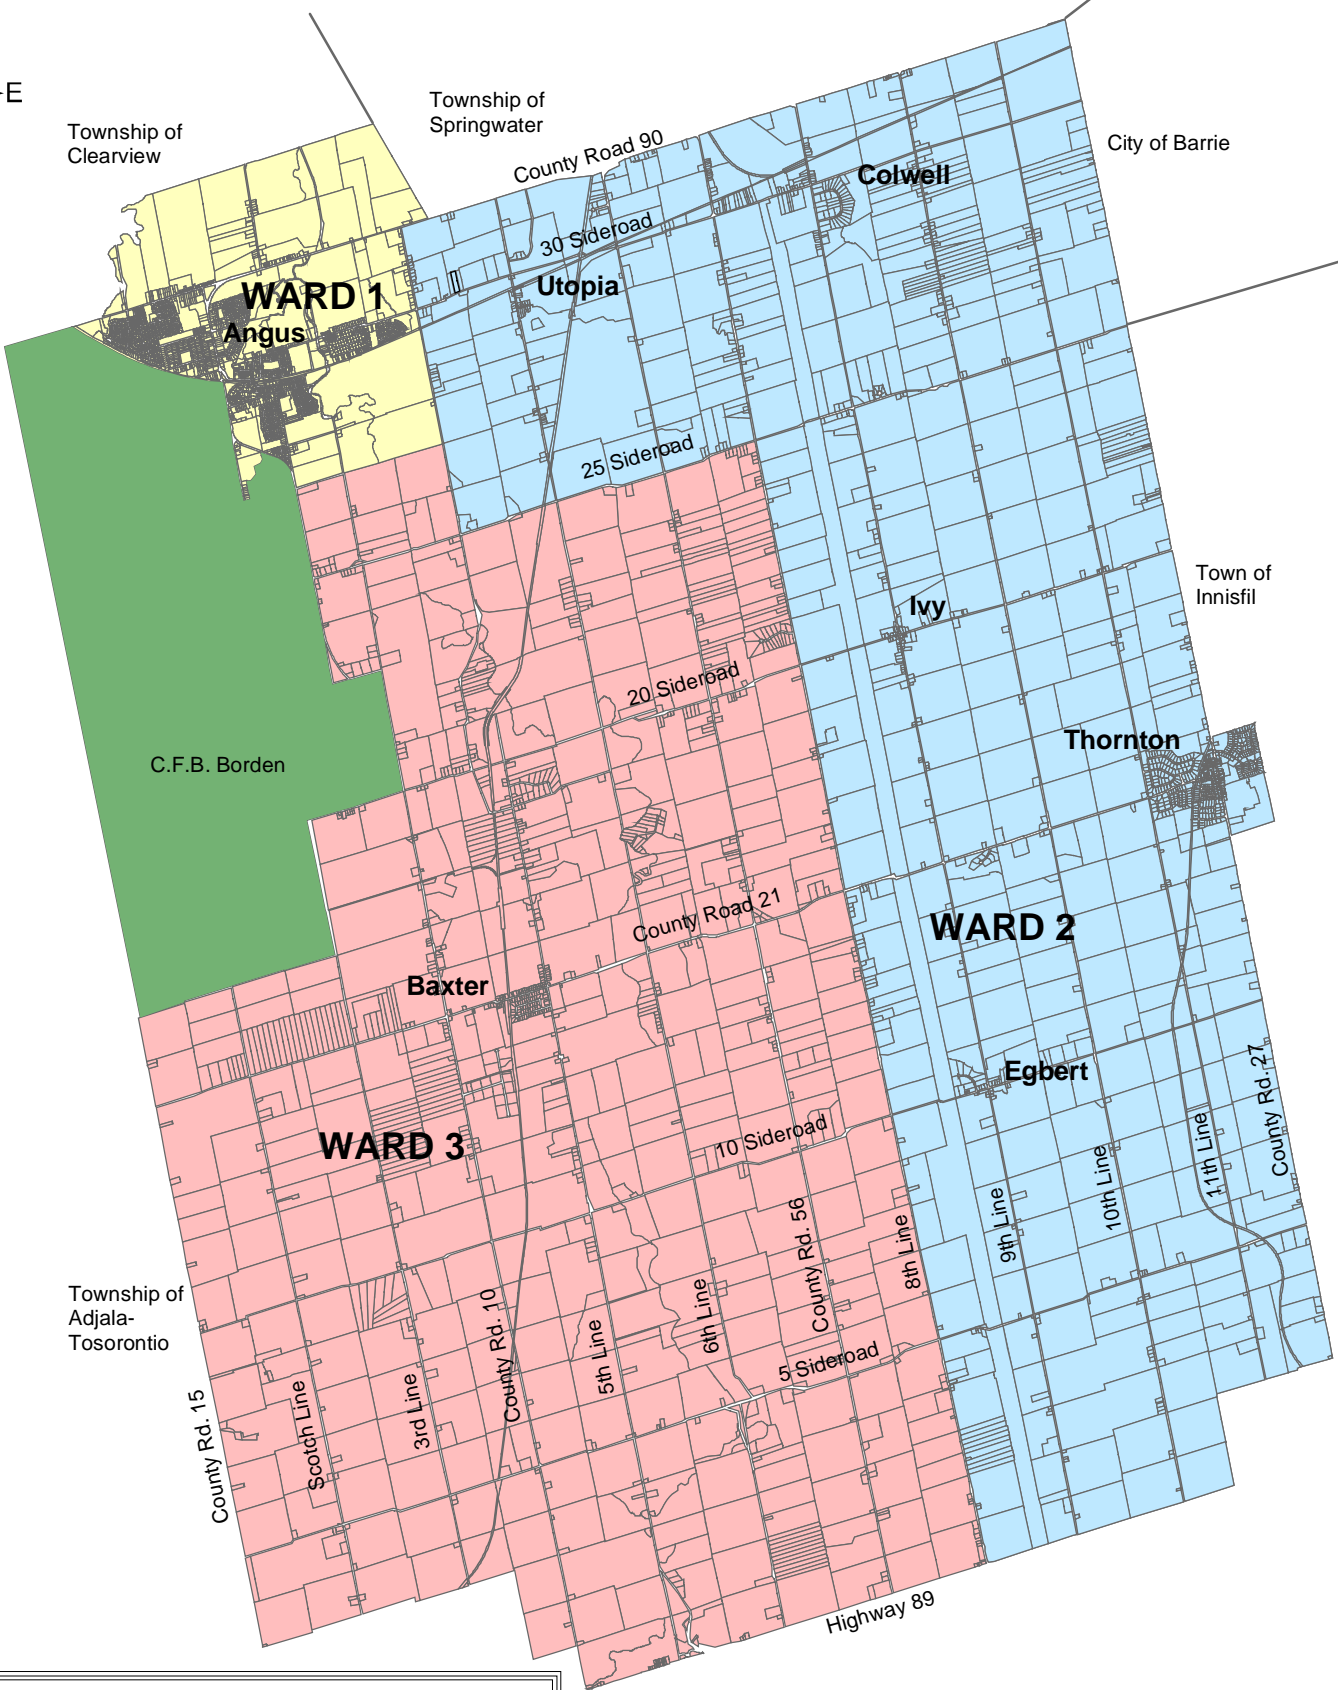

Township of Clearview

Township of Springwater

City of Barrie

C.F.B. Borden

WARD 1
Angus

Utopia

Colwell

25 Sideroad

WARD 3

10 Sideroad

Township of Adjala-Tosorontio

County Rd. 15

Scotch Line

3rd Line

County Rd. 10

5th Line

6th Line

County Rd. 56

8th Line

9th Line

10th Line

11th Line

County Rd. 27

Highway 89

Town of New Tecumseth

TOWNSHIP OF ESSA - WARD MAP

-  Ward 1
-  Ward 2
-  Ward 3